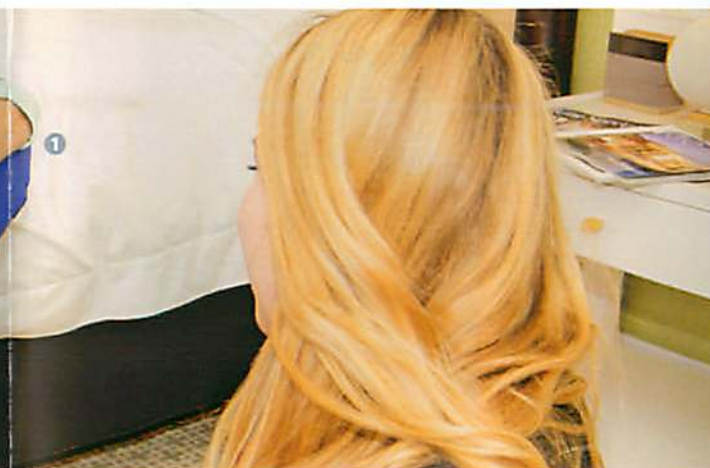

Vitrectomy recovery in stress-melting comfort, with an open-faced, breathable design.

TheraPosition™
Accessory Media Table

Comfortably read or do computer work in a face down position. Attaches for use with iPad, tablet or book.

TheraPosition™
Rite Time® Recovery Mirror

Watch TV, converse with a friend and maintain eye contact, with field of view in an upright position.

Built for Comfort and for Keeps

- 1 Unique batwing comfort design offers stress-melting, arm support.
- 2 Body lies in healthy spine neutral position.
- 3 Soft and cozy, high-quality, hypoallergenic memory foam pillow.